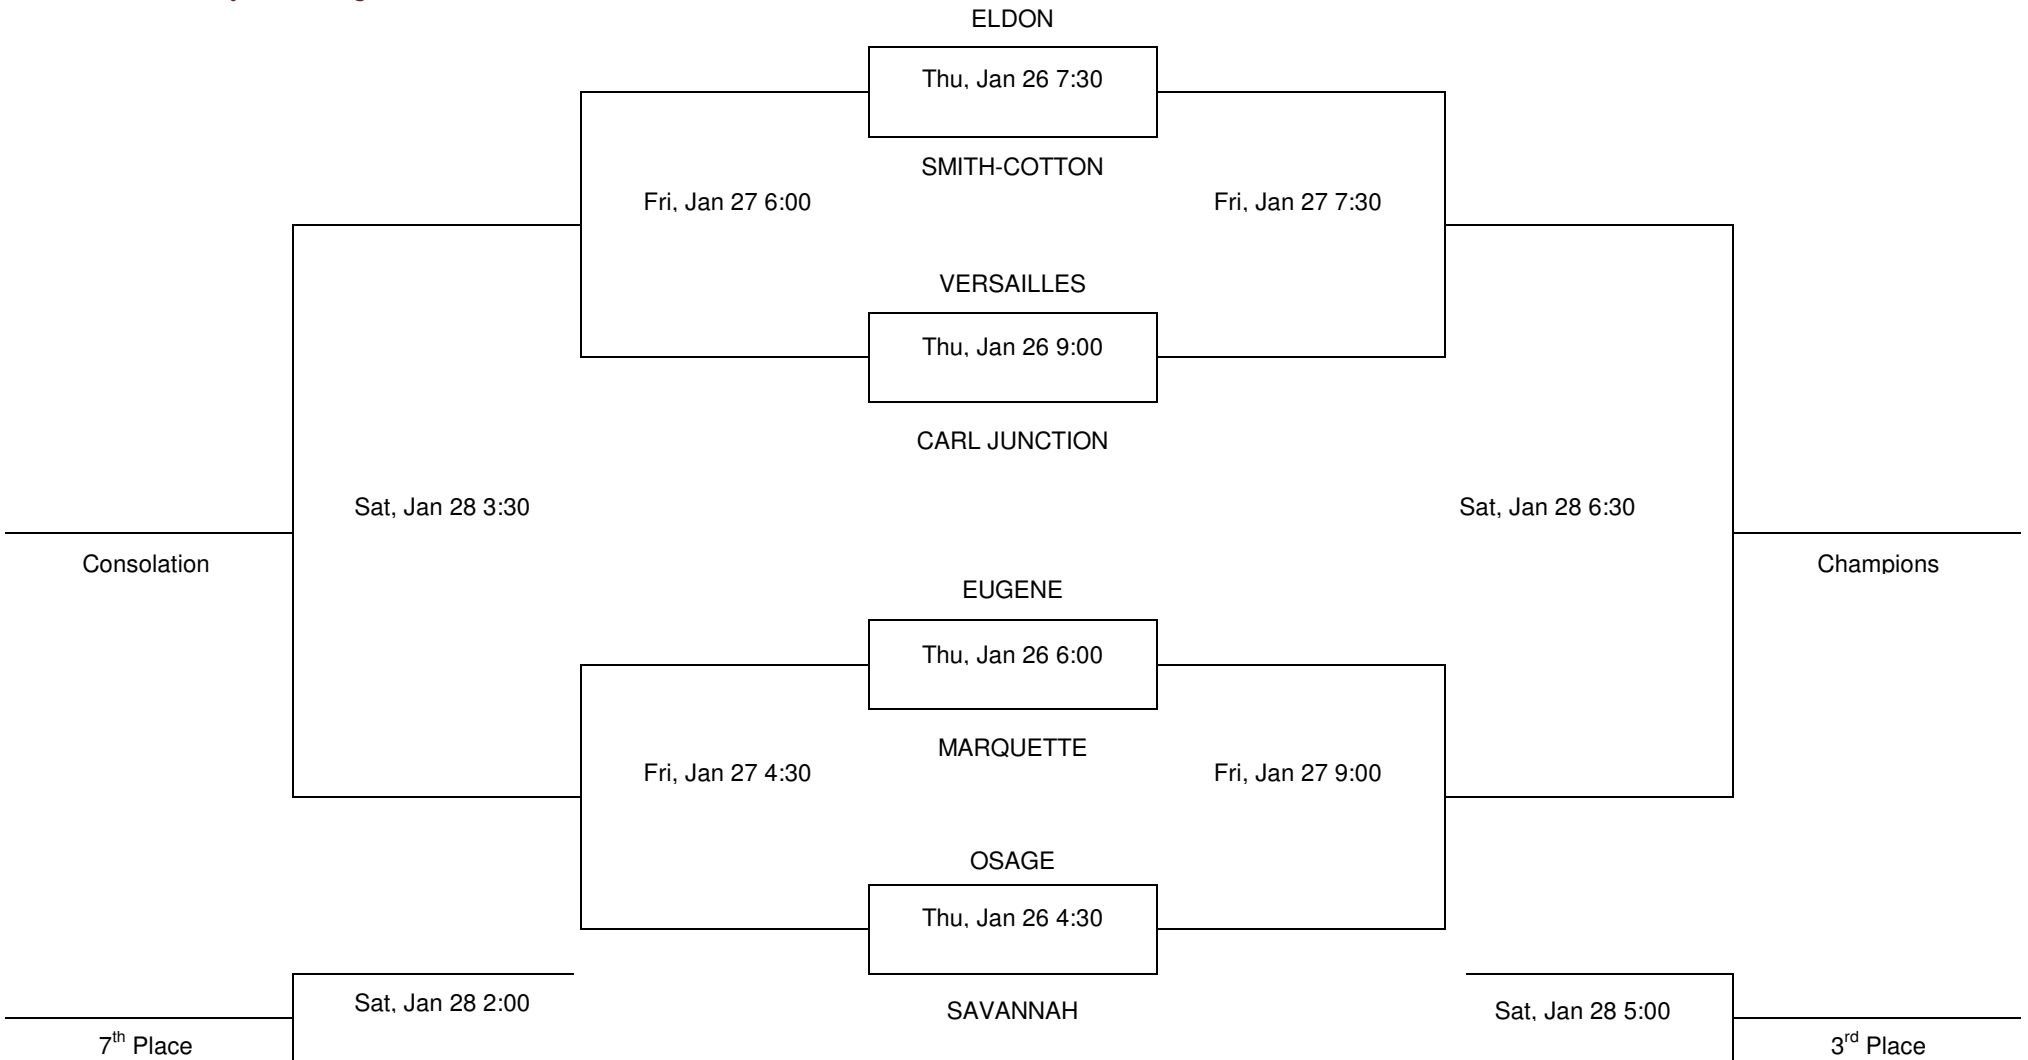

**81st Annual Eldon
Invitational Tournament**

**January 26, 27 & 28, 2012
Hosted by Eldon High School**

Top Team on Bracket is the Home Team

Admission
\$4 for Adults
\$2 for Kids 12 & Under